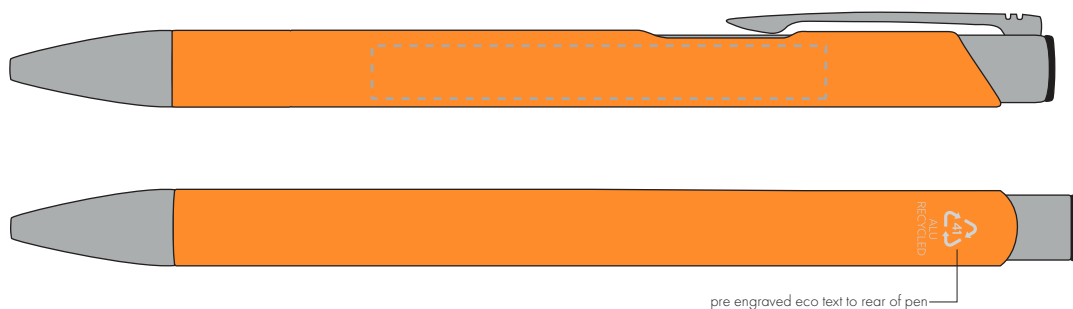

Your Ref:
Our Ref:

Quantity:
Version: 1

Product Code: TPC982001
Product Colour: AMBER

PRINTING CONCERNS:

We stock this item in the following colours

**PANTONE REFERENCE(S)**

- Colour 1
- Colour 2
- Colour 3
- Colour 4

ARTWORK SCALE 100%

ARTWORK SCALE 100%
Side Print Area:
60mm x 7mm

pre engraved eco text to rear of pen

Product Image for visualisation
- colours may vary

The dashed line is to demonstrate print area and will not appear on your printed item